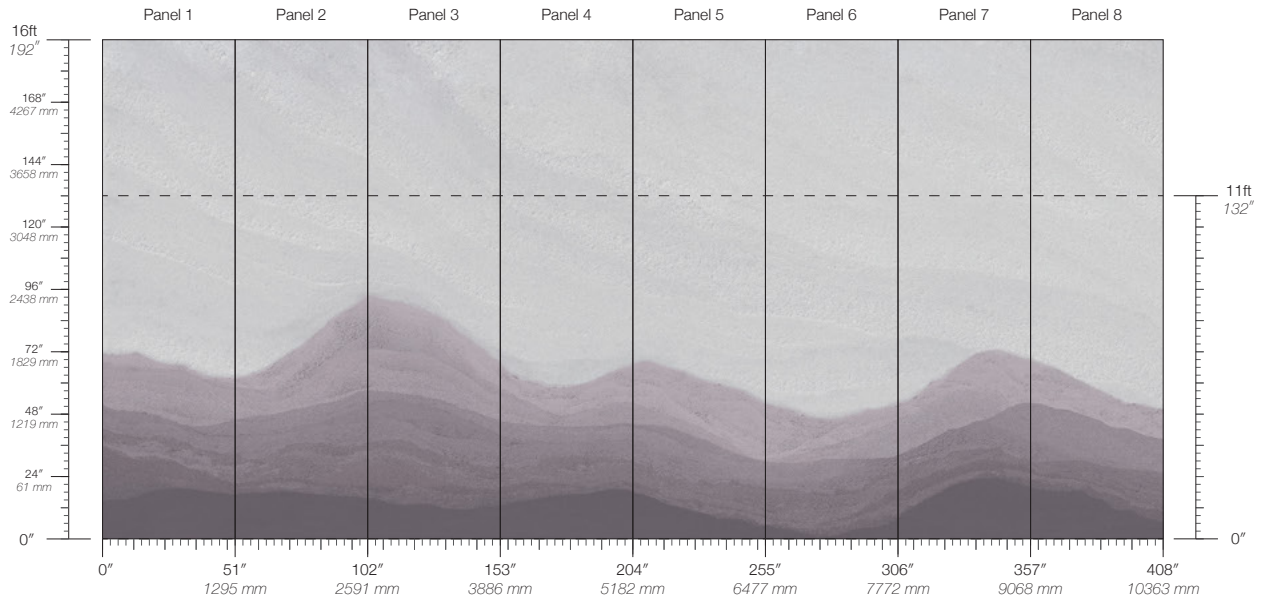

FRACTURE

GRAVITY

JUNEAU

MATTERHORN

MUIR

PERITO

SEDIMENT

THAW

Escape Juneau

Suitable for residential and commercial projects

COLOR
Juneau

ITEM
3317

CONTENT
Type II PVC-Free TPO

PANEL WIDTH
51" / 1295 mm trimmed

PANEL HEIGHT
132" / 3353 mm standard
192" / 4877 mm extended

REPEAT
Non-repeating

STOCK
Made to order

LEAD TIME
4 weeks to print

MINIMUM
1 panel

PRICE
Available upon request

ORIGIN
USA

DETAILS
Custom options available

ENVIRONMENTAL
Phthalate Free
Low VOC
HPD Available

SPECS
100% TPO face
Polyester/Cotton woven backing
20 oz per linear yard
453 g per square meter
Stippled surface texture

TESTING
(US) ASTM E84 Adhered Class A
(EU) EN 15102 class C-s1 D0
(CN) CAN/ULC-S102.2-10 Class A
WA Specification W-101 Type II
NFPA 101 Life Safety Code
Meets CA Section IAQ 1350